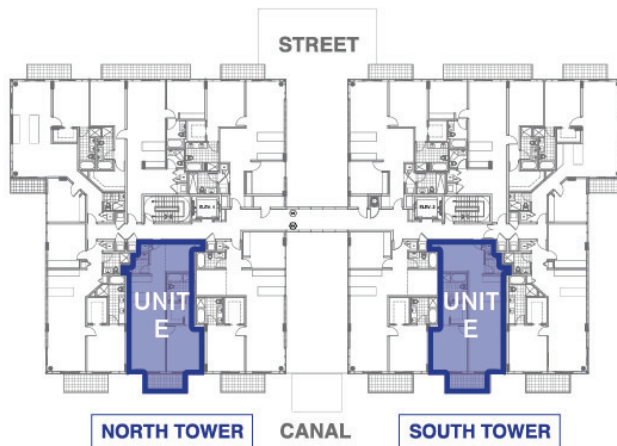

UNIT E
1 BEDROOM + DEN, 2 BATHROOM
TOTAL AC AREA: 1106 SQFT
TOTAL AC AREA: 102.75 M²

All dimensions, specifications and features are approximate and subject to change without notice.